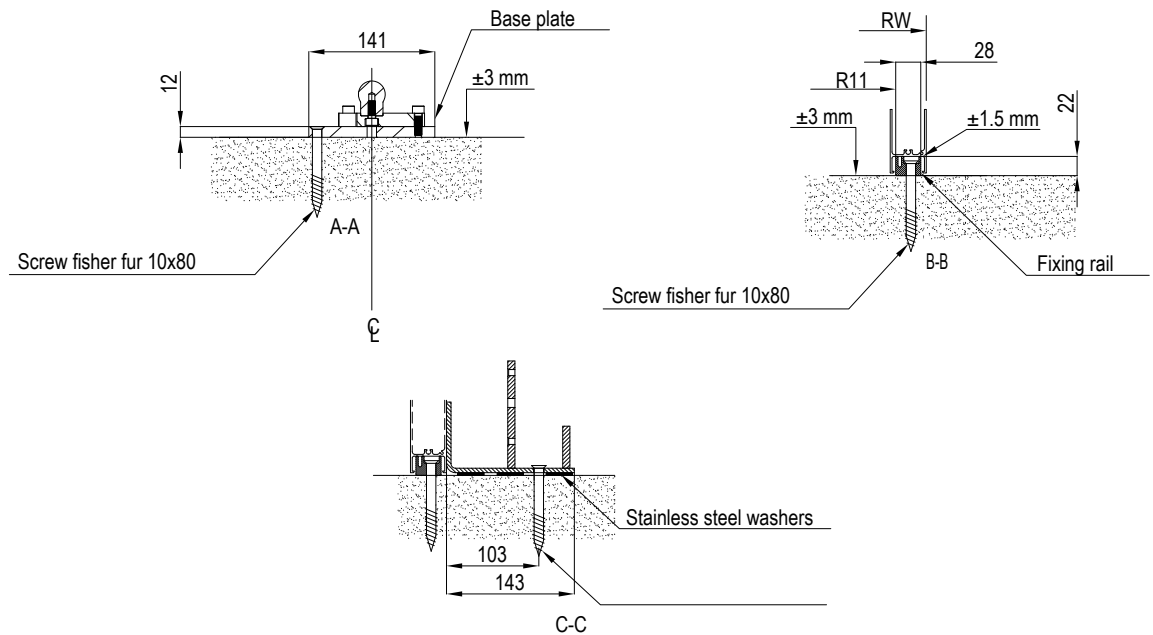

Size	-42	-48	-54	-62
DF	4290	4890	5490	6290
DF+300	4590	5190	5790	6590
RW	2140	2440	2740	3140
R11	2106	2406	2706	3106
DFG	2310	2619	2928	3340
W1	956	1111	1238	1416
W2	417	478	543	680

W1 = Weight (kg) distributed over the fixing rail  
 W2 = Weight (kg) distributed over the base plate

Customer:

Ref:

Door id:

Date:

Project No:

Sign:

Revolving door  
 ASSA ABLOY RD3L P, Burglar resistant RC3,  
 Floor preparation, 2-doors, size 42 - 62

**ASSA ABLOY**